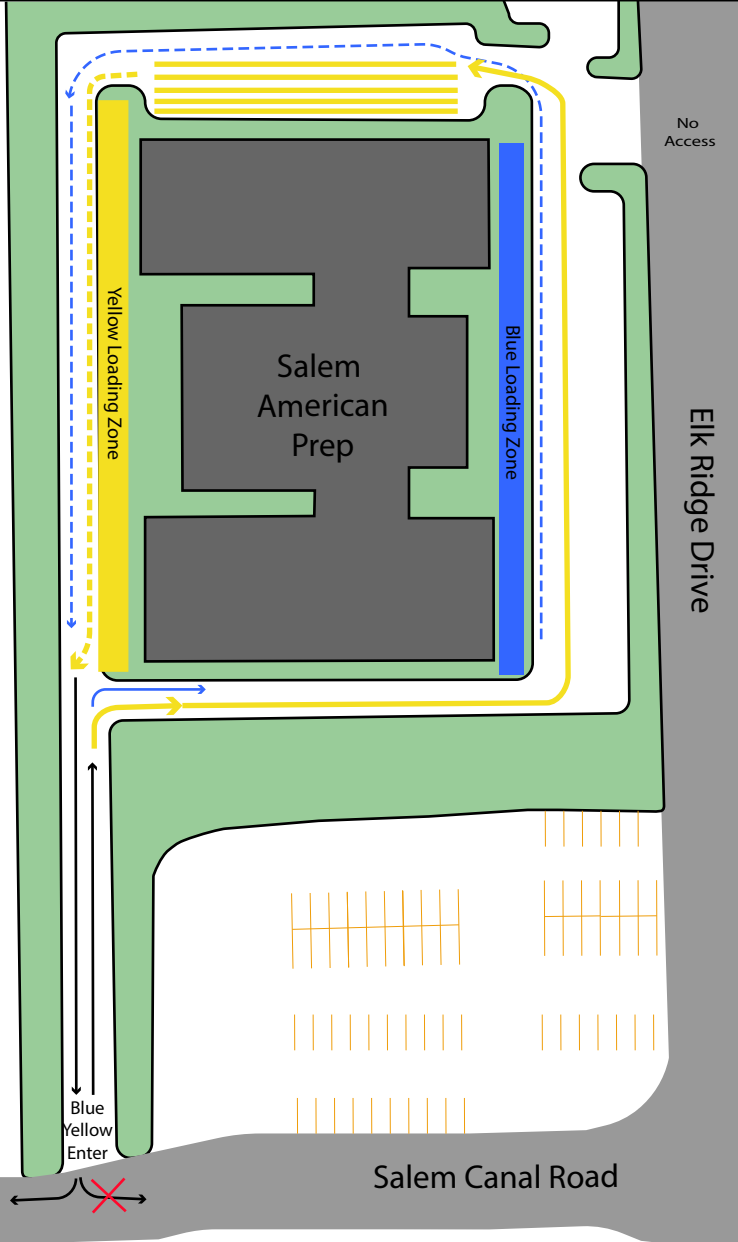

Dismissal 3

arrive after 3:30 pm
(2:30 W,Th)

Pick Up 3:35 (2:35 W,Th)

Enter from Salem Canal Road only
(Elk Ridge Drive is closed)

Cars are not allowed on the property before 3:30 pm
Do not park/wait on the streets

Cars will not be allowed on the property without a
pickup tag for that specific dismissal time

Yellow and Blue tags - enter the driveway

Pick up begins at 3:35 pm

Please follow the directions of staff members

No Access

Elk Ridge Drive

Salem American Prep

Yellow Loading Zone

Blue Loading Zone

Blue
Yellow
Enter

Salem Canal Road